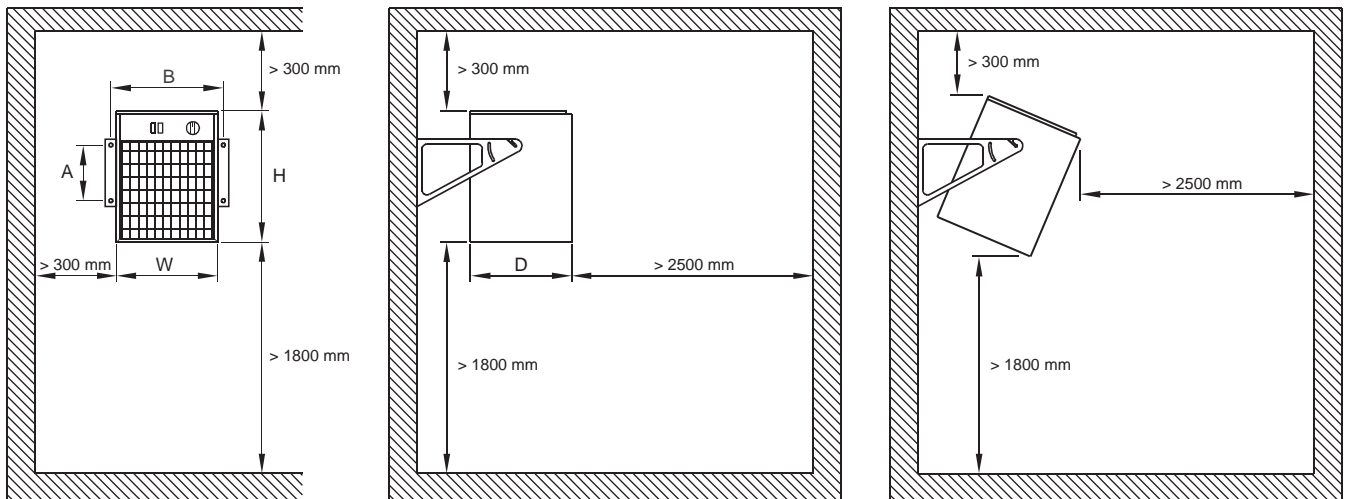

VENV wall mounted fan heaters dimensions, mounting height and clearances

Mounting

1. The distances shown are minimum. Distances less than shown may cause fire.
2. The connection box must always be positioned upwards.
3. The heater must not be covered or tampered to avoid overheating, fire or electric shock.

Specifications

Type	VENV 3	VENV 5	VENV 9	VENV 15
Rated voltage	230V~ 50Hz	400V 3N~ 50Hz	400V 3N~ 50Hz	400V 3N~ 50Hz
Rated power	3 kW	5 kW	9 kW	15 kW
Reduced power	1.5 kW	3.3 kW	6 kW	7.5 kW
Rated current	13.0 A	7.2 A	13.0 A	21.7 A
A	115 mm	115 mm	157 mm	157 mm
B	270 mm	270 mm	350 mm	350 mm
W	235 mm	235 mm	310 mm	310 mm
H	310 mm	310 mm	400 mm	405 mm
D	150 mm	150 mm	190 mm	285 mm